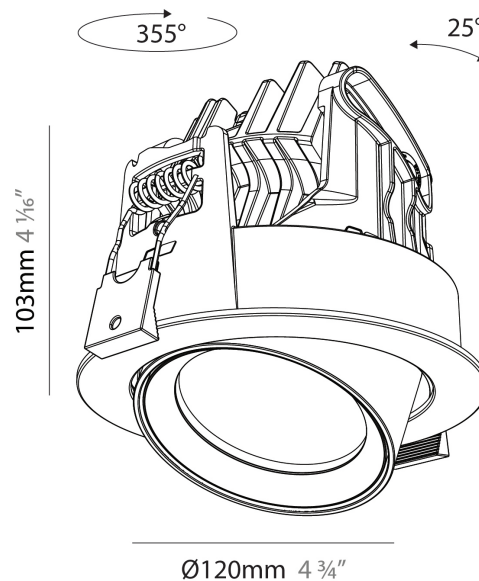

GENERAL

Series: Centriq
Subseries: Centriq Round Adjustable
Brand: Prolicht
Division: Architectural
Mounting Type: Recessed
Mounting Location: Ceiling
Subcategory: Spots

PHYSICAL

Shape: Cylinder
Diameter (mm): 120
Diameter (in): 4 3/4
Height (mm): 105
Height (in): 4 1/8
Min. Recessing Depth (mm): 120
Min. Recessing Depth (in): 4 3/4
Light Distribution: Adjustable / Direct
Weight (kg): 0.651
Diffuser: Lens Pack - No Lens / Opal / Linear Spread Lens / Honeycomb / Spread Lens
Fixture Finish: SSR / BKV / CWI / CRY / HAB / UFT / ITA / RUA / FTG / MYG / LOD / PUS / FRO / FUP / KIA / POP / BLS / SPG / MEY / GOH / GUM / CHC / COM / ABZ / JAG / OBR / MOS / ROR
Fixture Material: Aluminum
Cut-out Measurements: Dia. 112mm / 4 7/16"

ELECTRICAL

Lamp Type: LED (Zhaga Standard)
Input Wattage (W): 34
Total Output Wattage (W): 30.9
Dimming: Tri-Mode (Non-Dimming and Phase Dimming (120Vac only) and 0-10V Dimming)
Driver Included: Yes
Driver Location: Recessed Housing
Driver Type: Constant Current - Universal
Driver Class: Class 2
Input Voltage (V): 120 - 277
Constant Current (MA): 900

LED

Color Temperature (*K): 2700 / 3000 / 3500 / 4000
Max. Delivered Lumen (lm): 3148 / 3355 / 3406 / 3524
Nominal Lumen (lm): 3921 / 4177 / 4242 / 4389
CRI: >90 CRI
Lamp Life (hrs): 50000

OPTICAL

Reflector°: 24 / 36 / 54
Adjustability: Rotational 350° / Tilt 25°

RATINGS AND CERTIFICATIONS

Certified By: Certified for North American Standards
IP rating: IP20